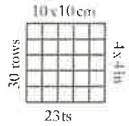

SUBLIME ALPACA

Fine Alpaca and Fine Peruvian highland wool

50% Alpaca
50% Wool

8156

500g pack 50g ball
116 metres
128 yards approx

HAND WASH

WASH DARK COLOURS SEPARATELY

- Do not bleach
- Dry flat reshape while wet
- Do not iron
- May be dry cleaned