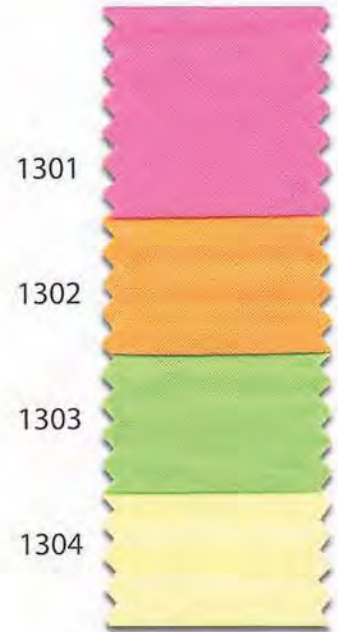

BIA01 / BIA30  
Biais replié / *folded bias*

PAS01  
Passepoil / *piping*

100% Coton  
(100g/m<sup>2</sup>)

Produits fabriqués et commercialisés en partenariat exclusif avec la société AJ BIAIS  
*These items are manufactured and distributed within an exclusive partnership with AJ BIAIS*

Ref PAS01

Ref BIA01

Ref BIA30/PAS30

100% coton 100g/m<sup>2</sup>

(coloris fluo uniquement /  
only for neon colours)

Passepoil /  
*pipng*  
10mm (10\*2 -2B)

Biais replié /  
*folded bias*

Ref BIA01 Biaisi replié / *folded bias*