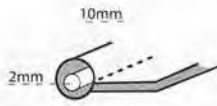

Ref PAS01 Passepoil / piping