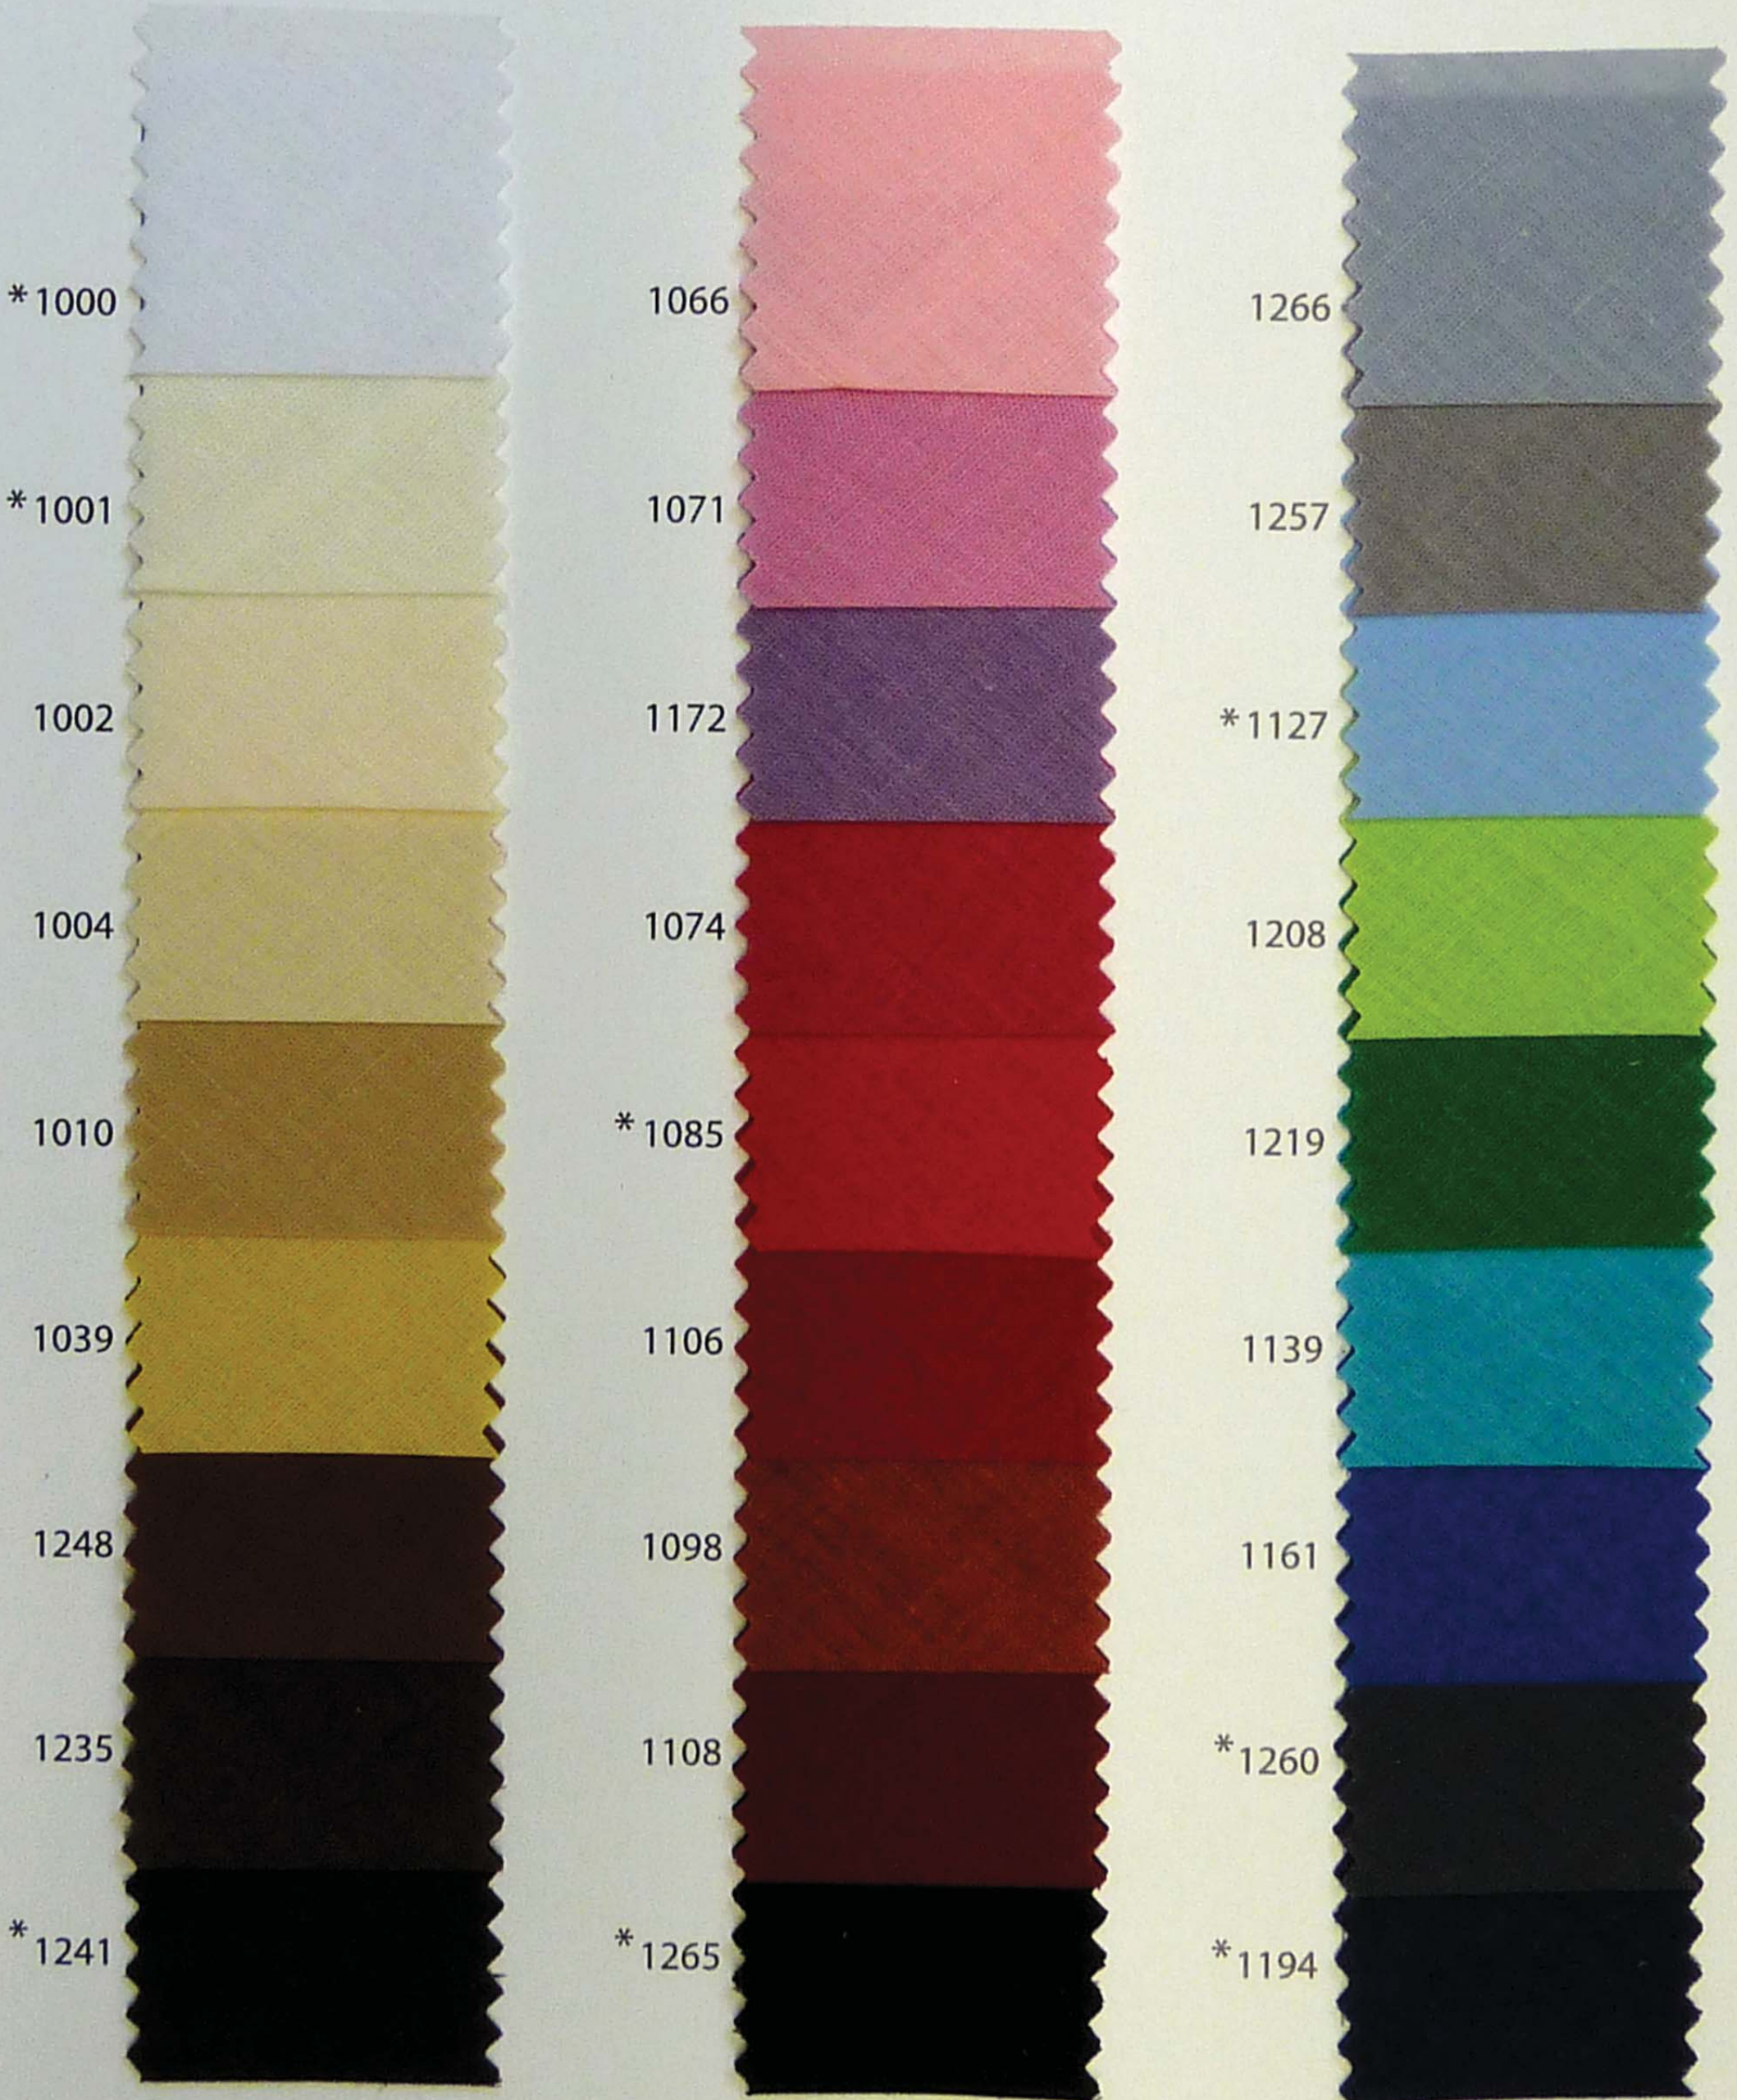

PE/BW

- Schrägband

- Paspel

ISO 9001

BVC N° 1628550

Ref. BIA02 / 40mm / Biaisi replié / folded bias

Ref. PAS02 / 20mm / Passepoil / piping

Ref. BIA29 / 50mm / Biaisi à plat / flat bias

Polycoton

65% polyester - 35% coton - 85g/m<sup>2</sup>

Ref. PAS02

Passepoil / piping

Ref. BIA02

Biais replié / folded bias

Ref. BIA29

Biais à plat / flat bias