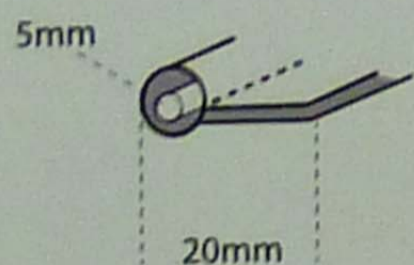

PE/BW

- Schrägband

- Paspel

ISO 9001

BVC N° 1628550

Ref. BIA02 / 40mm / Biaisi replié / folded bias

Ref. PAS02 / 20mm / Passepoil / piping

Ref. BIA29 / 50mm / Biaisi à plat / flat bias

Polycoton

65% polyester - 35% coton - 85g/m<sup>2</sup>

Ref. PAS02

Passepoil / piping

Ref. BIA02

Biais replié / folded bias

Ref. BIA29

Biais à plat / flat bias

Conditionnement sur stock Put up available on stock	Ref.	Largeurs / Widths
① Disquette / Roll 20m	- PAS02	*20mm (20*2)
① Disquette / Roll 25m	BIA02 -	40mm (40+20+20)
① Disquette / Roll 25m	BIA29 -	*50mm