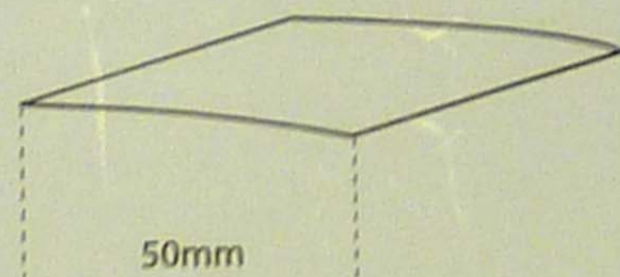

Polycoton

65% polyester - 35% coton - 85g/m<sup>2</sup>

Ref. PAS02

Passepoil / piping

Ref. BIA02

Biais replié / folded bias

Ref. BIA29

Biais à plat / flat bias

Conditionnement sur stock Put up available on stock	Ref.	Largeurs / Widths
① Disquette / Roll 20m	- PAS02	*20mm (20*2)
① Disquette / Roll 25m	BIA02 -	40mm (40+20+20)
① Disquette / Roll 25m	BIA29 -	*50mm