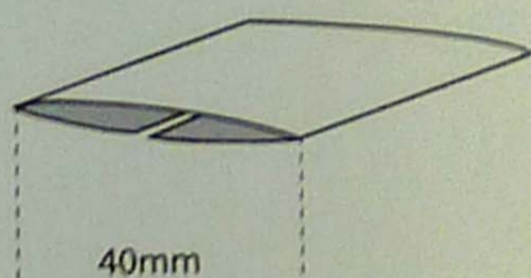

Polycoton

65% polyester - 35% coton - 85g/m<sup>2</sup>

Ref. PAS02

Passepoil / piping

Ref. BIA02

Biais replié / folded bias

Ref. BIA29

Biais à plat / flat bias

Conditionnement sur stock Put up available on stock	Ref.	Largeurs / Widths
① Disquette / Roll 20m	- PAS02	*20mm (20*2)
① Disquette / Roll 25m	BIA02 -	40mm (40+20+20)
① Disquette / Roll 25m	BIA29 -	*50mm